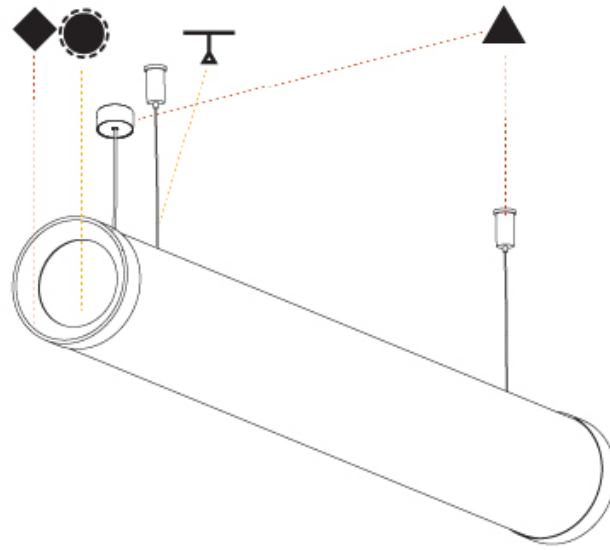

BUNGA PLUS SUSPENSION

A30703-

PROJECT _____

TYPE _____

SPECIFIER _____

QUANTITY _____

DATE _____

A